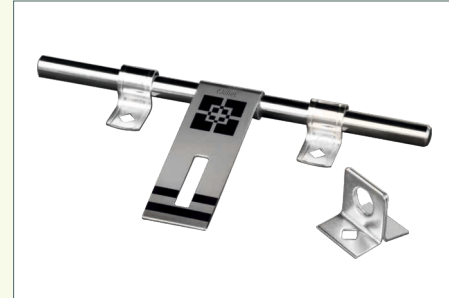

JT-202 ALDROP LOOSE

SIZE	TYPE	QTY IN BOX	MRP
2X14X10	-	8 PCS	222 /-
3X16X10	FULL WELDED	6 PCS	375 /-