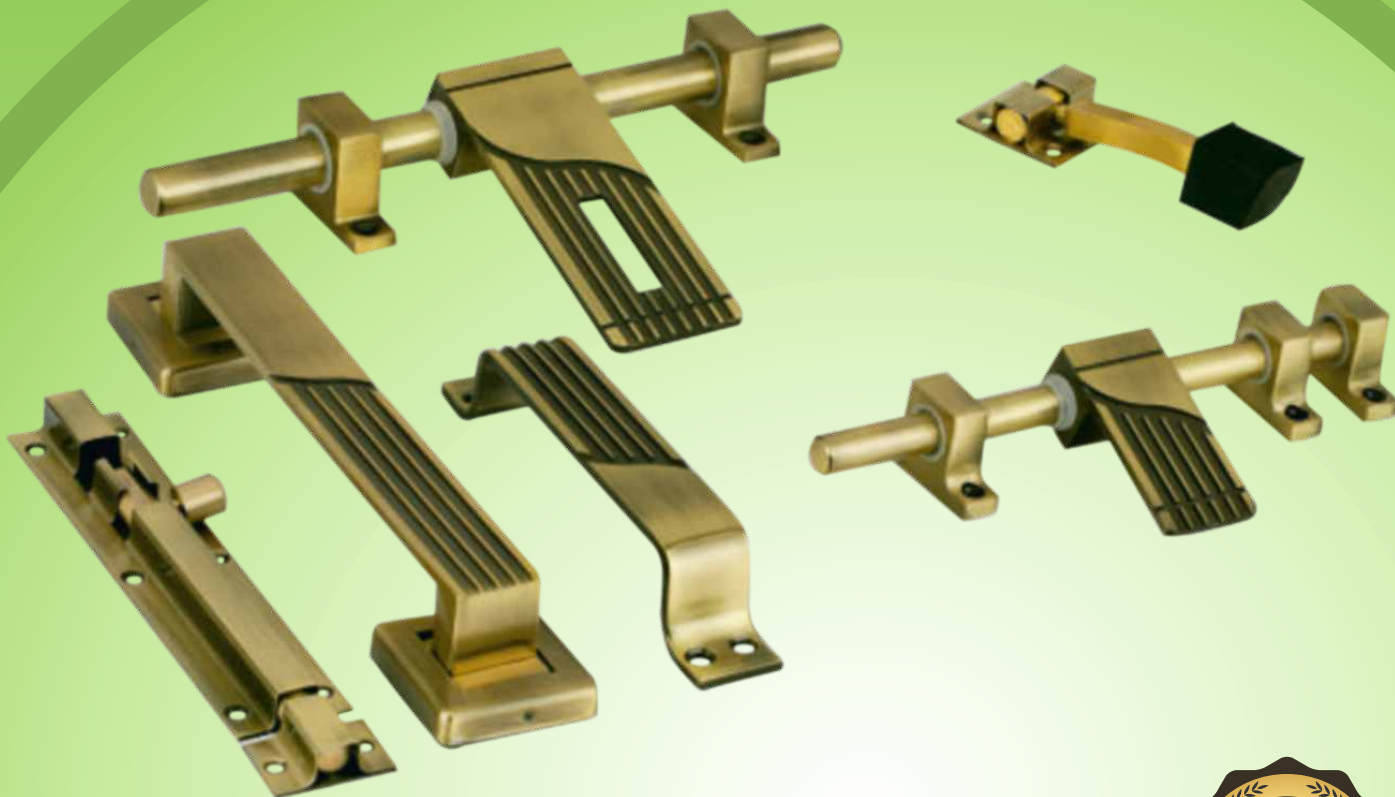

JulietTM
Engineer's
Excellence in Quality

LUXURIOUS HARDWARE FITTINGS

A TRUSTABLE BRAND OF INDIA

*Interior Hardware
Touch the Quality....*

COMPANY PROFILE

Why Juliet?

We make products with high Quality of Raw material. Juliet's for brand values that illustrate our commitment to creating exceptional experiences. Our designs and unparalleled quality ensure that every time you used Juliet products, you can feel the difference in Quality.

- Zero defects Manufacture process.
- Manufacture by Engineering Technology.
- Quality control Approved.
- High strength products.
- 100 % Customer satisfaction.
- Use for Long Lasting.
- Affordable price.