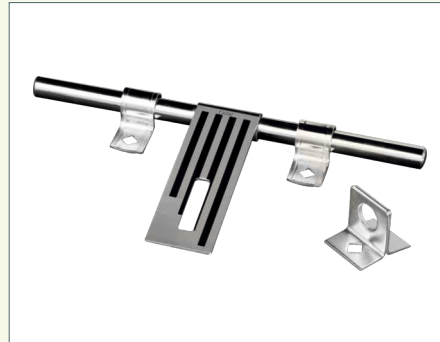

JT-201 ALDROP LOOSE

SIZE	QTY IN BOX	MRP
2X14X12	8 PCS	275 /-
2X8X12	10 PCS	175 /-

JT-202 ALDROP LOOSE

SIZE	TYPE	QTY IN BOX	MRP
2X14X10	-	8 PCS	222 /-
3X16X10	FULL WELDED	6 PCS	375 /-

JT-211 ALDROP LOOSE

SIZE	TYPE	QTY IN BOX	MRP
2X14X10	-	8 PCS	222 /-
3X16X10	FULL WELDED	6 PCS	375 /-

JT-214 ALDROP LOOSE

SIZE	TYPE	QTY IN BOX	MRP
2X14X10	-	8 PCS	222 /-
3X16X10	FULL WELDED	6 PCS	375 /-

JT-215 ALDROP LOOSE

SIZE	QTY IN BOX	MRP
2X8X12	10 PCS	175 /-
2X14X12	8 PCS	275 /-

JT-215 ALDROP LOOSE

SIZE	TYPE	QTY IN BOX	MRP
2X14X10	-	8 PCS	222 /-
3X16X10	FULL WELDED	6 PCS	375 /-
3X16X12	FULL WELDED	6 PCS	435 /-