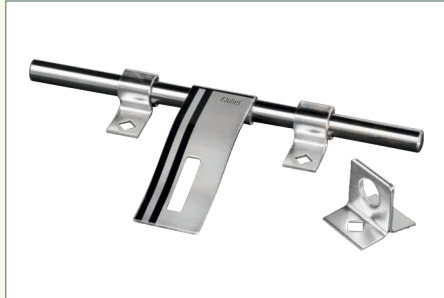

MODEL	JT-208
SIZE	2X14X10
QTY IN BOX	8 PCS
MRP	240 /-

MODEL	JT-208
SIZE	3X16X10
QTY IN BOX	6 PCS
MRP	370 /-

ALDROP LOOSE

JT-201 ALDROP LOOSE

SIZE	TYPE	QTY IN BOX	MRP
2X14X10	-	8 PCS	222 /-
3X16X12	FULL WELDED	6 PCS	435 /-
3X16X10	FULL WELDED	6 PCS	375 /-