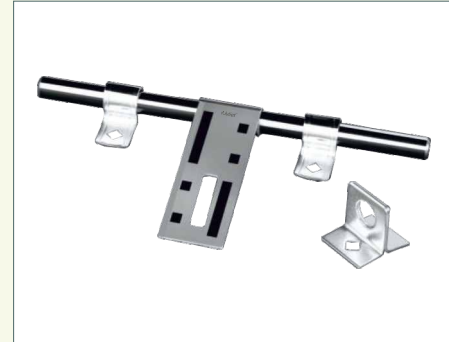

JT-215 ALDROP LOOSE

SIZE	QTY IN BOX	MRP
2X8X12	10 PCS	175 /-
2X14X12	8 PCS	275 /-