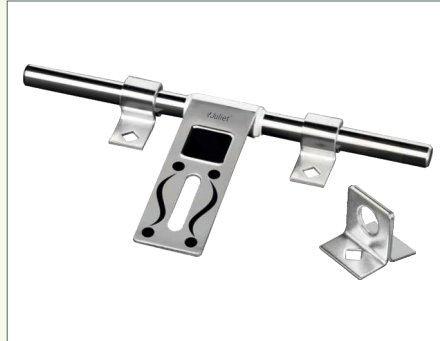

JT-305 MAX AMBOS ALDROP LOOSE

SIZE	TYPE	QTY IN BOX	MRP
3X16X10	FULL WELDED	6 PCS	375 /-