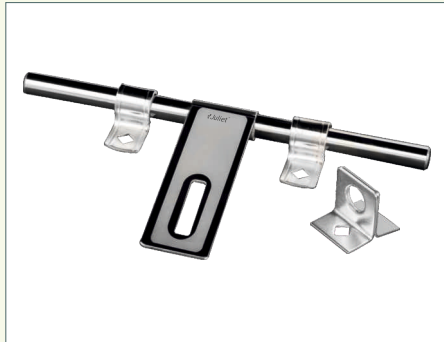

JT-211 ALDROP LOOSE

SIZE	TYPE	QTY IN BOX	MRP
2X14X10	-	8 PCS	222 /-
3X16X10	FULL WELDED	6 PCS	375 /-